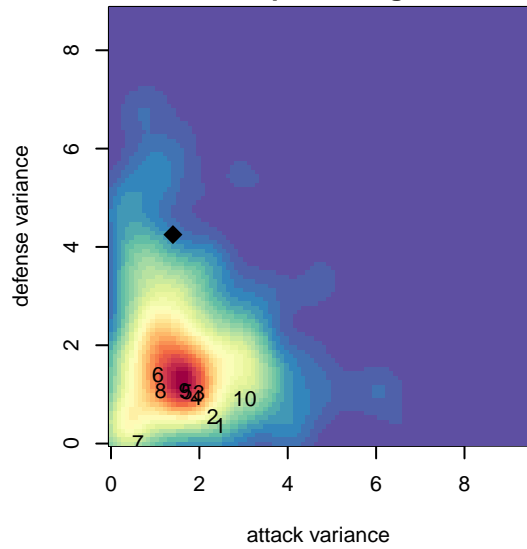

## Seattle United Shoreline White B00

Seattle United Regional  
 Shoreline, WA  
 B00 total strength=810  
 attack=1.91 defense=0.56  
 fall league = NPSL B14D2  
 spr league = Spr NPSL B14D2

alt names used:  
 SU Shoreline B00 White  
 Seattle United SH B00 White  
 Seattle United SH B00 White  
 Seattle United SH B00 White

Venues played:  
 2014 Crossfire Select Cup BU14 Gold  
 2014 NPSL B14D2  
 2014 Founders Cup B00  
 2014 Spr NPSL B14D2

**attack and defense variance (black dot)  
relative to other teams  
and top 10 in region**