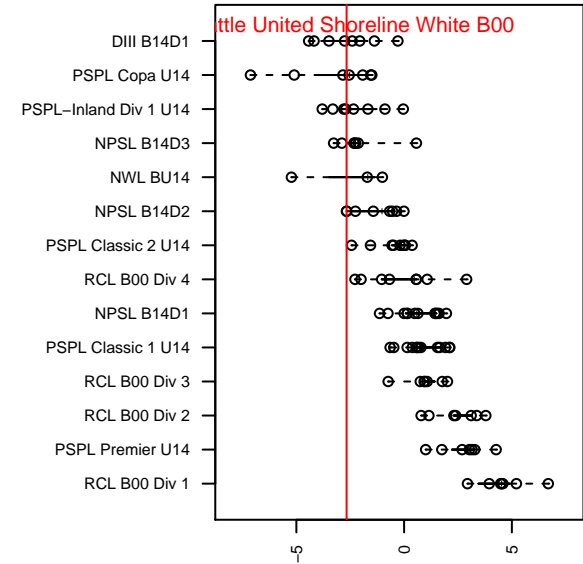

**attack and defense rating
relative to others at age
and all opponents in last 13 months**