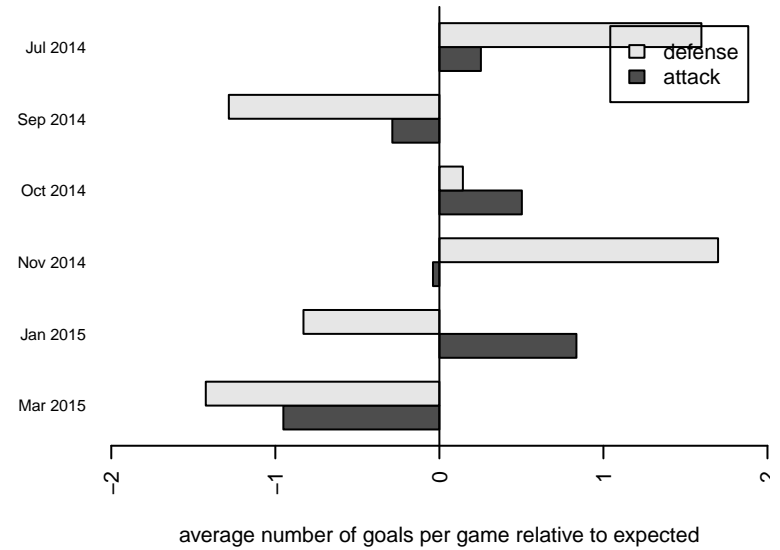

Performance relative to 13 month average