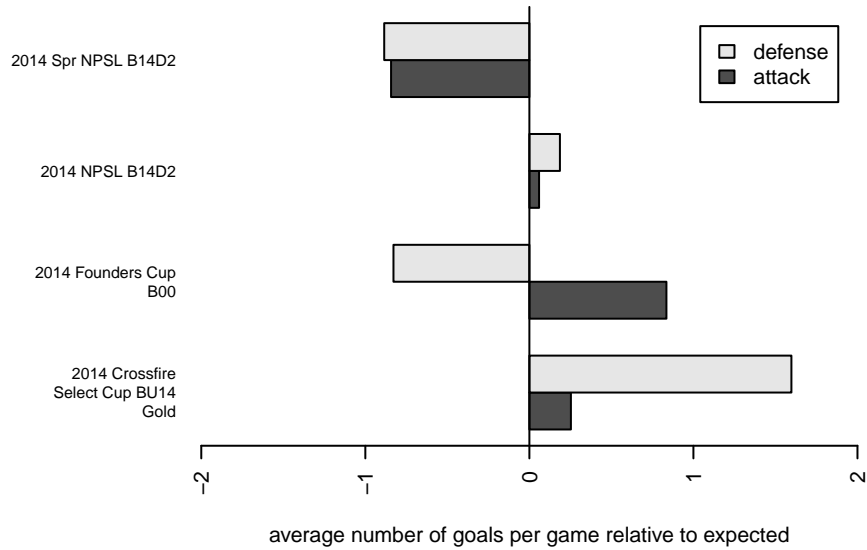

Performance relative to 13 month average