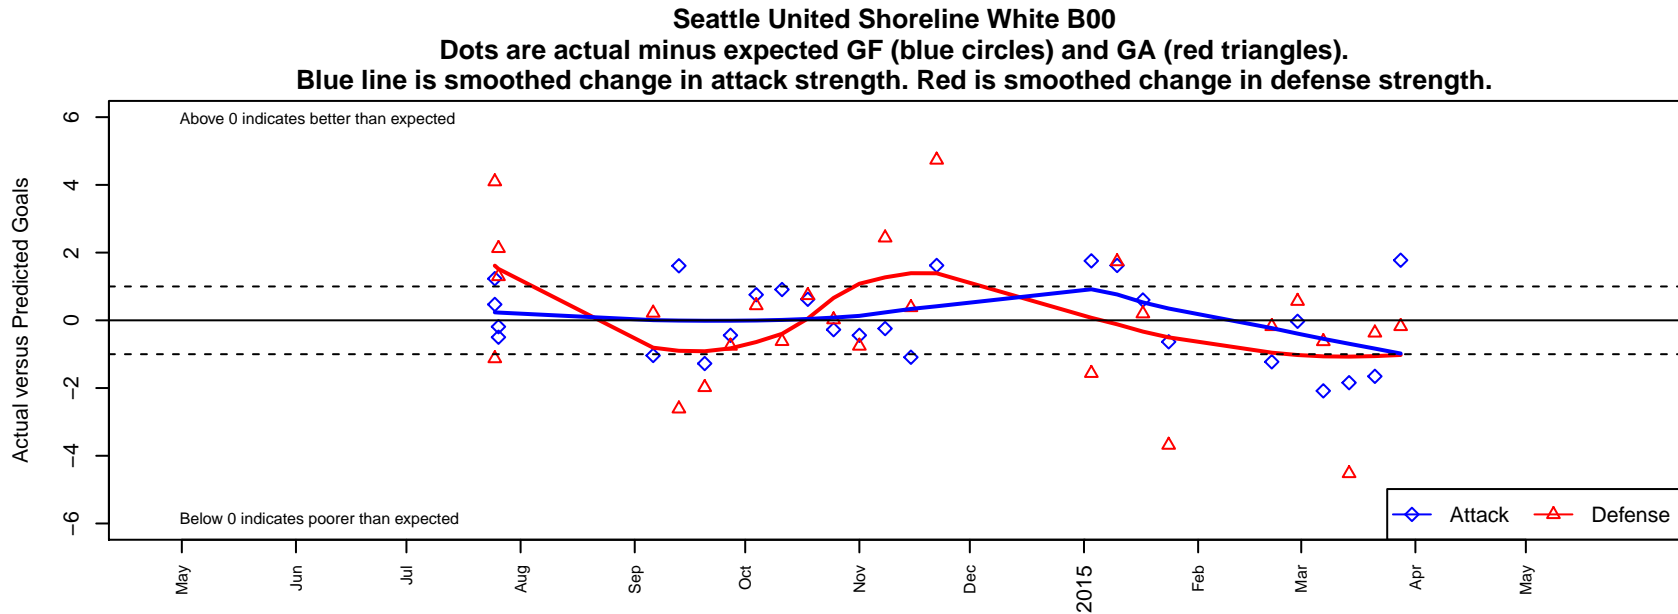

## Seattle United Shoreline White B00

Seattle United Regional  
 Shoreline, WA  
 B00 total strength=810  
 attack=1.91 defense=0.56  
 fall league = NPSL B14D2  
 spr league = Spr NPSL B14D2

alt names used:  
 SU Shoreline B00 White  
 Seattle United SH B00 White  
 Seattle United SH B00 White  
 Seattle United SH B00 White

Venues played:  
 2014 Crossfire Select Cup BU14 Gold  
 2014 NPSL B14D2  
 2014 Founders Cup B00  
 2014 Spr NPSL B14D2

**attack and defense variance (black dot)  
relative to other teams  
and top 10 in region**