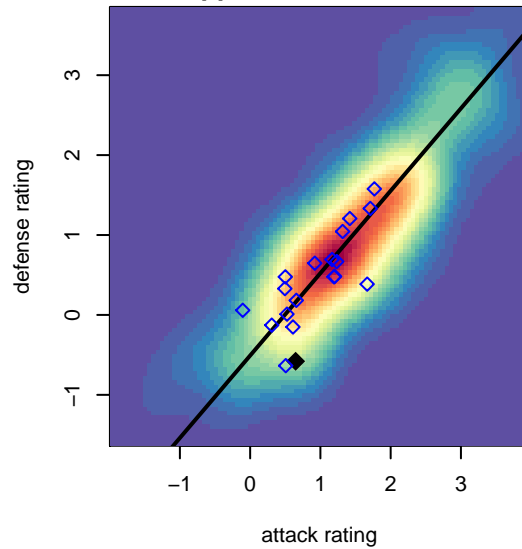

**attack and defense rating
relative to others at age
and all opponents in last 13 months**